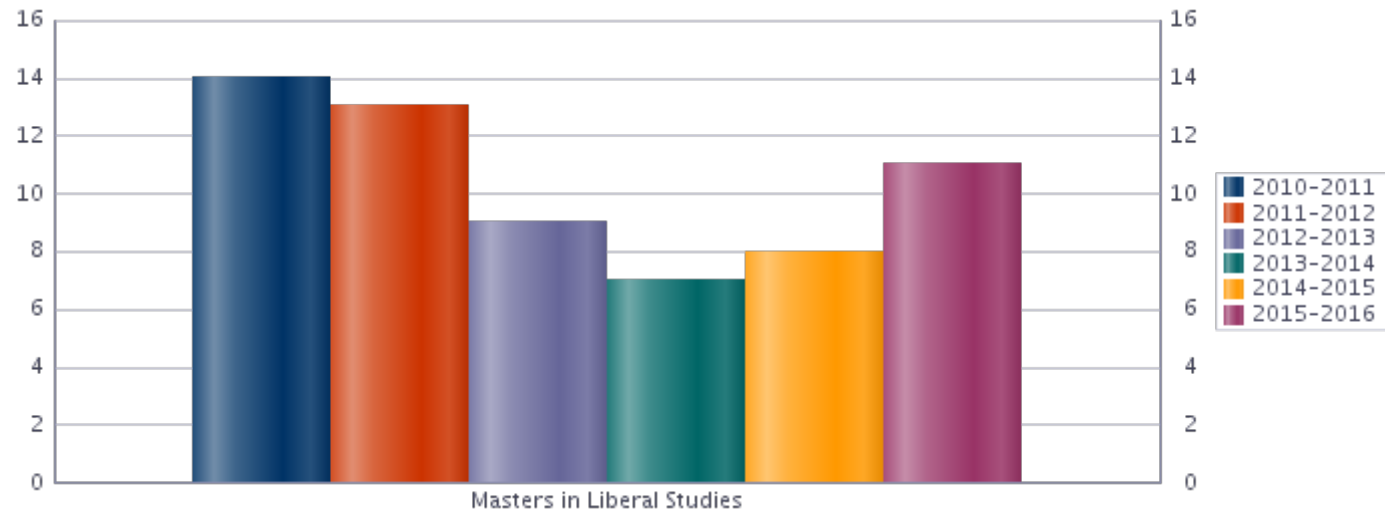

Degrees Awarded

			2010-2011	2011-2012	2012-2013	2013-2014	2014-2015	2015-2016
Total School - by Level, Dept, Major			14	13	9	7	8	11
Masters	Masters in Liberal Studies	Liberal Studies	14	13	9	7	8	11
		<i>Subtotal</i>	<i>14</i>	<i>13</i>	<i>9</i>	<i>7</i>	<i>8</i>	<i>11</i>
	<i>Subtotal</i>		<i>14</i>	<i>13</i>	<i>9</i>	<i>7</i>	<i>8</i>	<i>11</i>