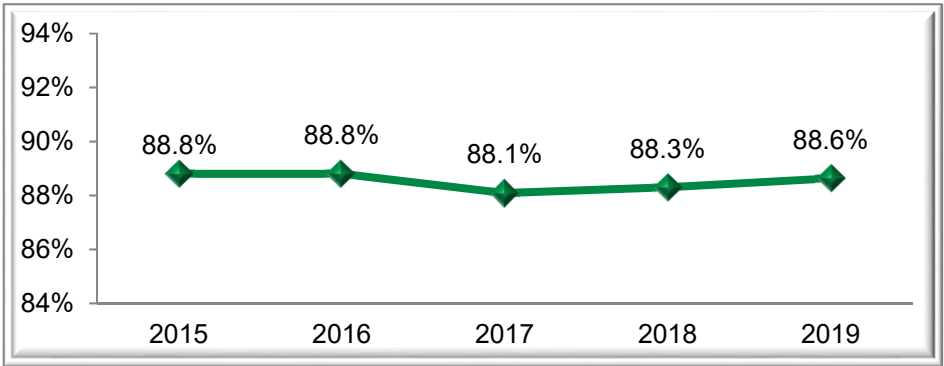

ENTRY CHARACTERISTICS, FALL SEMESTERS

ALL FULL-TIME FRESHMEN (Regular, Transition, Exceptional Talent, EOP)

High School Average

High School Class Rank

Average SAT Scores

SAT scores for fall 2017, 2018 and 2019 are based on the newly designed exam. Scores from the new exam are not equivalent to the old exam and should not be compared.