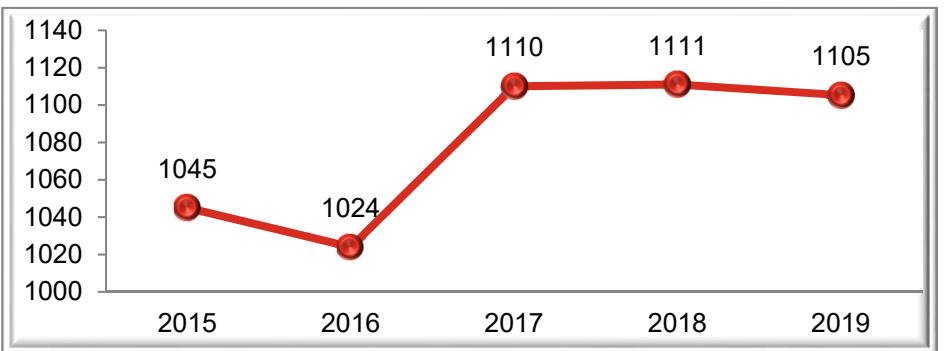

ENTRY CHARACTERISTICS, FALL SEMESTERS

ALL FULL-TIME FRESHMEN (Regular, Transition, Exceptional Talent, EOP)

High School Average

High School Class Rank

Average SAT Scores

SAT scores for fall 2017, 2018 and 2019 are based on the newly designed exam. Scores from the new exam are not equivalent to the old exam and should not be compared.