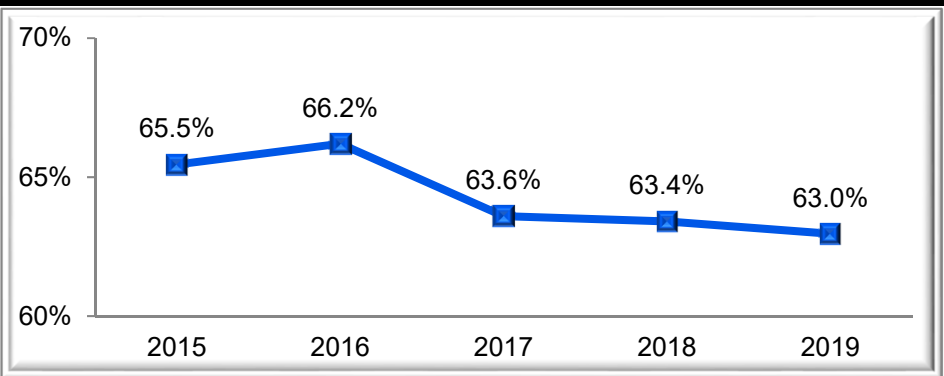

ENTRY CHARACTERISTICS, FALL SEMESTERS

ALL FULL-TIME FRESHMEN (Regular, Transition, Exceptional Talent, EOP)

High School Average

High School Class Rank

Average SAT Scores

SAT scores for fall 2017, 2018 and 2019 are based on the newly designed exam. Scores from the new exam are not equivalent to the old exam and should not be compared.