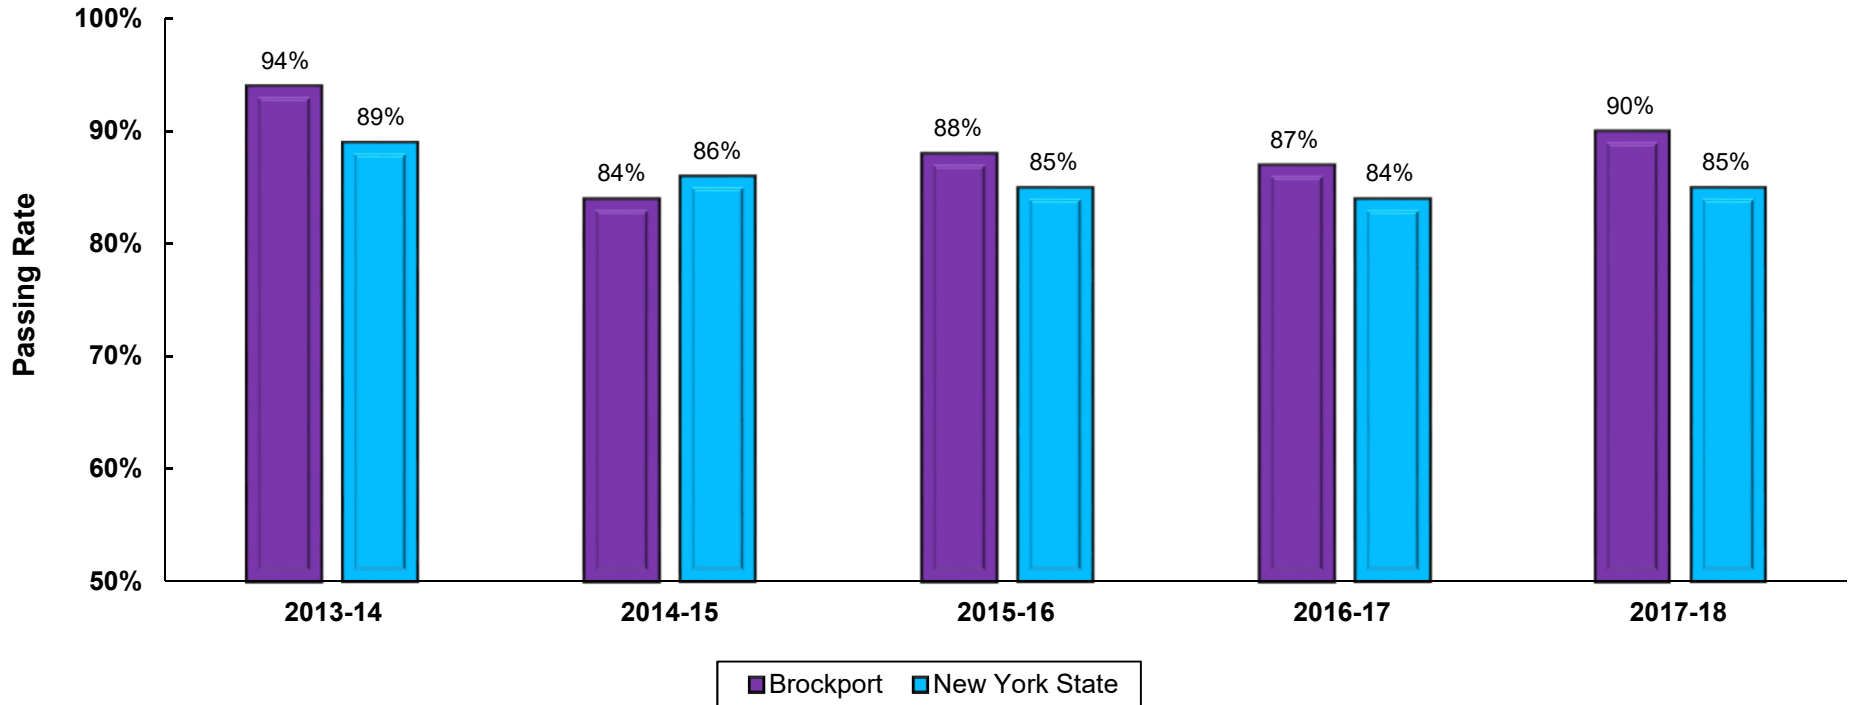

**NEW YORK STATE TEACHER CERTIFICATION EXAMINATION  
EDUCATING ALL STUDENTS (EAS)**

	<b>Brockport</b>	<b>New York State</b>
<b>2013-14</b>	94%	89%
<b>2014-15</b>	84%	86%
<b>2015-16</b>	88%	85%
<b>2016-17</b>	87%	84%
<b>2017-18</b>	90%	85%